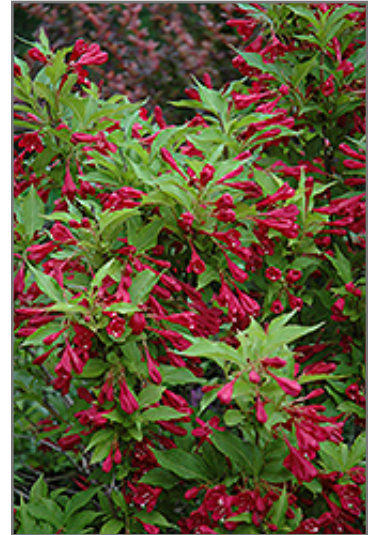

Echter's Nursery & Garden Center

5150 Garrison St.
Arvada, CO, 80002
phone: 303-424-7979
ggm@echters.com
www.echters.com

Red Prince Weigela

Planting & Growing

Red Prince Weigela will grow to be about 6 feet tall at maturity, with a spread of 6 feet. It has a low canopy, and is suitable for planting under power lines. It grows at a medium rate, and under ideal conditions can be expected to live for approximately 30 years.

This shrub should only be grown in full sunlight. It prefers to grow in average to moist conditions, and shouldn't be allowed to dry out. It is not particular as to soil type or pH. It is highly tolerant of urban pollution and will even thrive in inner city environments. This is a selected variety of a species not originally from North America.

Red Prince Weigela flowers
Photo courtesy of NetPS Plant Finder