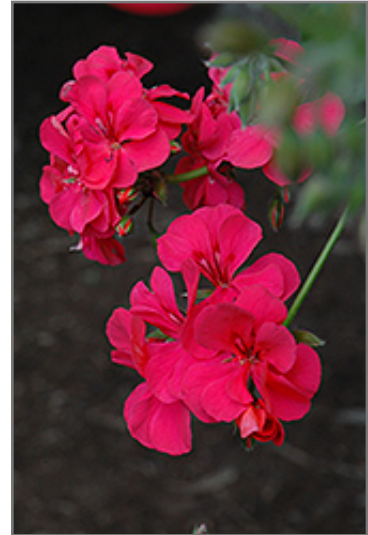

Height: 12 inches

Spread: 18 inches

Spacing: 15 inches

Sunlight:

Hardiness Zone: (annual)

Group/Class: Precision Series

Ornamental Features

Precision Dark Salmon Ivy Leaf Geranium features bold clusters of lightly-scented salmon flowers at the ends of the stems from late spring to early fall. The flowers are excellent for cutting. Its serrated pointy palmate leaves remain green in color throughout the year.

Landscape Attributes

Precision Dark Salmon Ivy Leaf Geranium is an herbaceous annual with a trailing habit of growth, eventually spilling over the edges of hanging baskets and containers. Its medium texture blends into the garden, but can always be balanced by a couple of finer or coarser plants for an effective composition.

This plant will require occasional maintenance and upkeep. Trim off the flower heads after they fade and die to encourage more blooms late into the season. It has no significant negative characteristics.

Precision Dark Salmon Ivy Leaf Geranium will grow to be about 12 inches tall at maturity, with a spread of 18 inches. When grown in masses or used as a bedding plant, individual plants should be spaced approximately 15 inches apart. Its foliage tends to remain dense right to the ground, not requiring facer plants in front. Although it's not a true annual, this fast-growing plant can be expected to behave as an annual in our climate if left outdoors over the winter, usually needing replacement the following year. As such, gardeners should take into consideration that it will perform differently than it would in its native habitat.