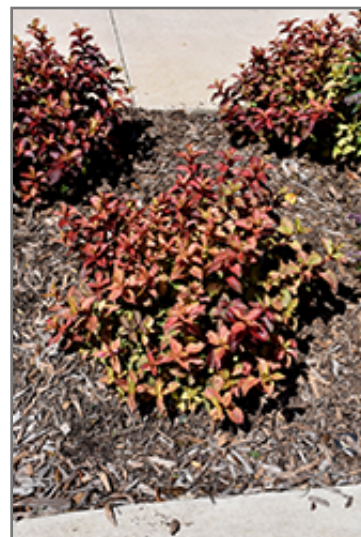

Midnight Sun® Reblooming Weigela

Weigela florida 'Verweig9'

Height: 18 inches

Spread: 18 inches

Sunlight: ○

Hardiness Zone: 4b

Description:

This tidy, bun shaped selection is grown primarily for its glossy, blazing orange and red summer-autumn foliage; rose pink trumpet-shaped flowers appear in spring; ideal for the front of borders

Ornamental Features

Midnight Sun Reblooming Weigela features dainty clusters of pink trumpet-shaped flowers along the branches in late spring, which emerge from distinctive red flower buds. It has attractive orange-variegated brick red foliage with hints of chartreuse which emerges light green in spring. The pointy leaves are highly ornamental and turn outstanding shades of burgundy, orange and plum purple in the fall.

Landscape Attributes

Midnight Sun Reblooming Weigela is a dense multi-stemmed deciduous shrub with a mounded form. Its relatively fine texture sets it apart from other landscape plants with less refined foliage.

This shrub will require occasional maintenance and upkeep, and should only be pruned after flowering to avoid removing any of the current season's flowers. It is a good choice for attracting hummingbirds to your yard. It has no significant negative characteristics.

Midnight Sun Reblooming Weigela is recommended for the following landscape applications;

- Mass Planting
- Border Edging
- General Garden Use
- Container Planting

Midnight Sun Reblooming Weigela
Photo courtesy of NetPS Plant Finder