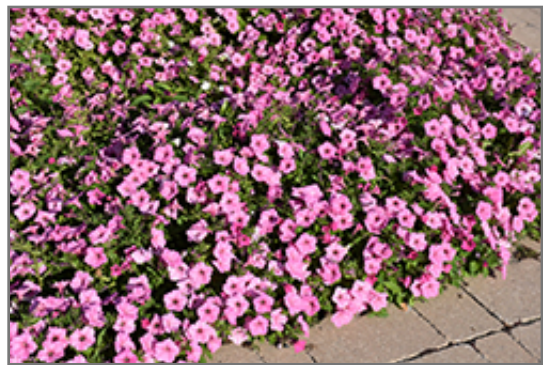

Easy Wave Pink Passion Petunia in bloom
Photo courtesy of NetPS Plant Finder