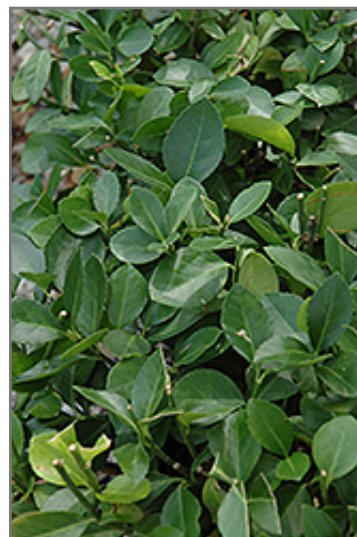

5150 Garrison St.
Arvada, CO, 80002
phone: 303-424-7979
ggm@echters.com
www.echters.com

Manhattan Spreading Euonymus

Manhattan Spreading Euonymus

Euonymus kiautschovicus 'Manhattan'

Height: 8 feet

Spread: 5 feet

Sunlight: ○ ● ●

Hardiness Zone: 4b

Other Names: Manhattan Euonymus

Description:

A spectacular mounded garden shrub featuring dark green evergreen leaves, and a large spreading habit; pinkish fruit is showy in fall; an excellent accent for a wide variety of landscape applications

Ornamental Features

Manhattan Spreading Euonymus is primarily grown for its highly ornamental fruit. It features abundant showy pink capsules from mid to late fall. It has attractive dark green evergreen foliage. The glossy oval leaves are highly ornamental and remain dark green throughout the winter.

Landscape Attributes

Manhattan Spreading Euonymus is a multi-stemmed evergreen shrub with a more or less rounded form. Its relatively fine texture sets it apart from other landscape plants with less refined foliage.

This shrub will require occasional maintenance and upkeep, and can be pruned at anytime. Gardeners should be aware of the following characteristic(s) that may warrant special consideration;

- Insects

Manhattan Spreading Euonymus is recommended for the following landscape applications;

- Mass Planting
- Hedges/Screening
- General Garden Use
- Groundcover

Manhattan Spreading Euonymus
foliage

Photo courtesy of NetPS Plant Finder